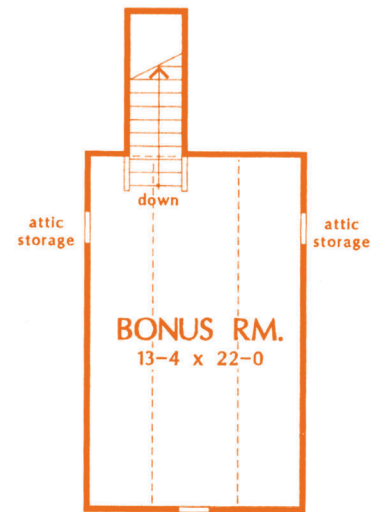

The Alder

1,727 Square Feet
 Bonus Space: 346 Square Feet
 3 Bedrooms
 2 Baths
 Width: 46'
 Depth: 66' 4"

Layout 1 (page 1) Created: 11/7/06 14:23 PM BY: QuarkXPress(tm) 6.1
 2400.0 dpi (Puji Luxel P6000 NEG, Wrong-Reading, Color-Seqs, Std-OVP) [ABO:100 Sealing Percent: HT 100 WD 100 Arsi\lut\ C:133015 M:133075 Y:133080 K:133045 PANTONE 173 C:133015] bleed: 0.125 margin size: 0.375
 PANTONE 173 C(1)
 PS Version: 3015.102 HQN Version 6.2 Revision 0 RSI System 9.3 Build: #68, Ripped on Monday, November 06, 2006 12:35:14 PM
 ID: pece